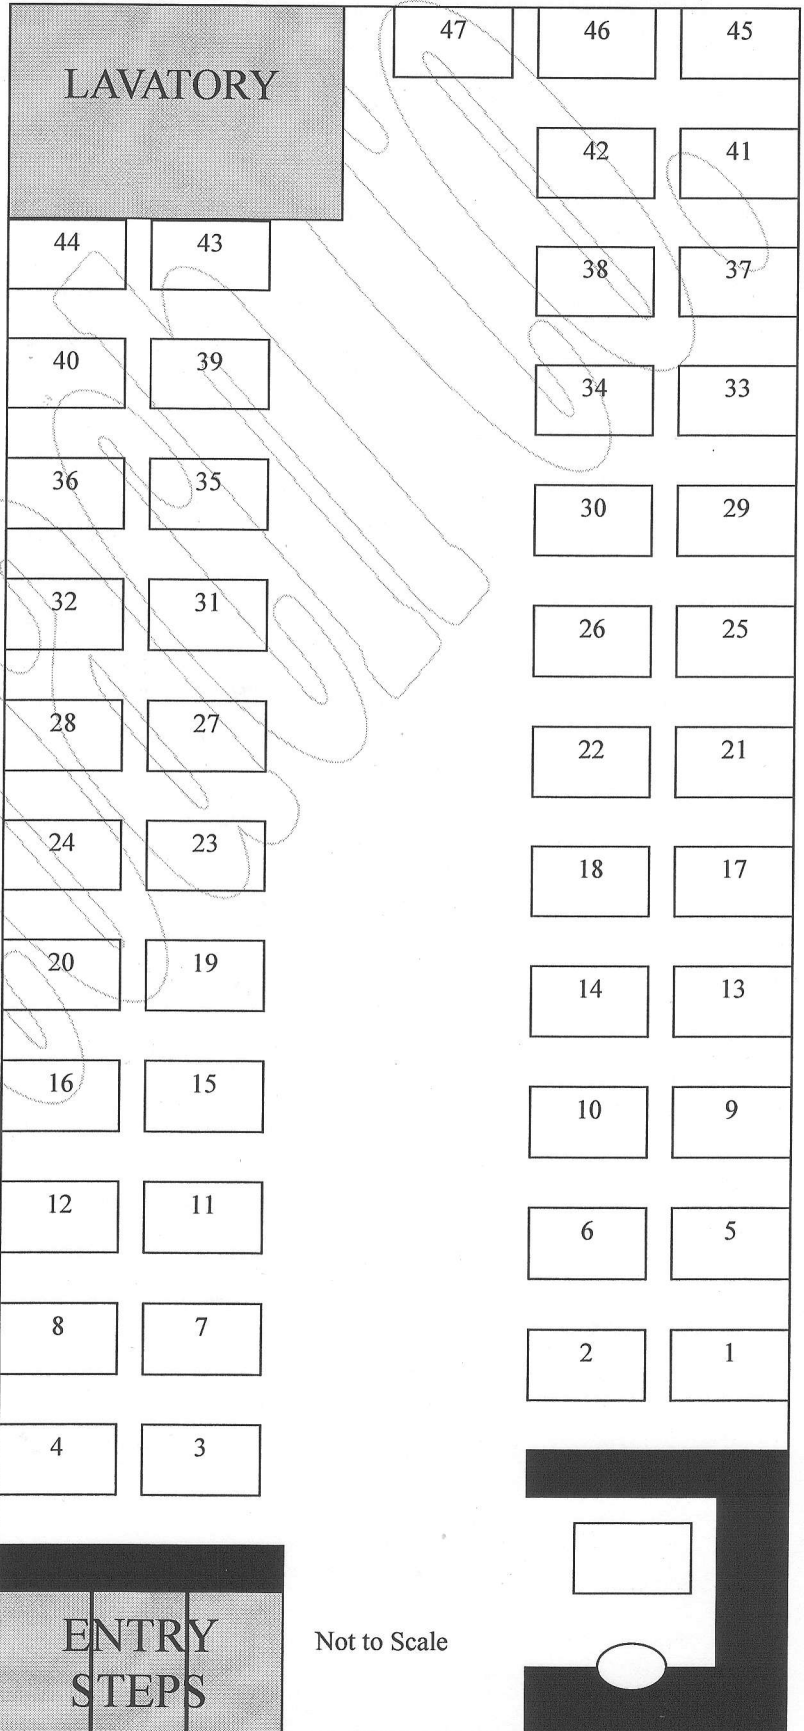

S&S COACH CO. LEXINGTON, OHIO

800-544-5714

SEATING CHART FOR 47-PASSENGER SEATS

Seat Name

1
2
3
4
5
6
7
8
9
10
11
12
13
14
15
16
17
18
19
20
21
22
23
24
25
26
27
28
29
30
31
32
33
34
35
36
37
38
39
40
41
42
43
44
45
46
47

ENTRY STEPS

Not to Scale